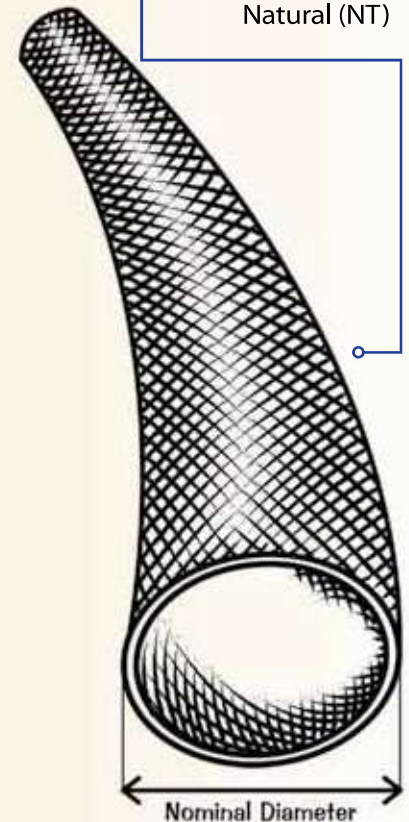

SPECIALTY

Technical Data Sheet

COTTON SLEEVE

- Soft Classic Cotton Loom Feel
- Dense, Full Coverage Construction
- Economical And Easy To Install
- Soft, Pliable And Quiet
- Cut And Abrasion Resistant

Nominal Size	Part #	Wall Thickness	Expansion Range		Bulk Spool	Available Colors	Lbs/100'
			Min	Max			
3/32"	CTN0.09NT	.021"	.100"	.196"	675'	Natural (NT)	0.14
3/16"	CTN0.19NT	.025"	.144"	.206"	325'	Natural (NT)	0.28
1/4"	CTN0.25NT	.028"	.182"	.250"	325'	Natural (NT)	0.30
3/8"	CTN0.38NT	.026"	.250"	.500"	192'	Natural (NT)	0.44
1/2"	CTN0.50NT	.028"	.375"	.625"	144'	Natural (NT)	0.58
1"	CTN1.00NT	.030"	.500"	1.25"	114'	Natural (NT)	0.84

Full Coverage, Soft, And Attractive Solution For High End Audio Cables

Cotton Sleeve is the perfect sleeving product for improving the appearance of wires and cables.

Cut Cleanly
Scissors

Material

Cotton

Grade

CTN

Multifilament Thickness

Drawing Number

TF001CT-WD

- Colors Available:
Natural (NT)

www.techflex.com

800.323.5140 • 973.300.9242 • fax: 973.300.9409
29 Brookfield Dr • Sparta, NJ 07871